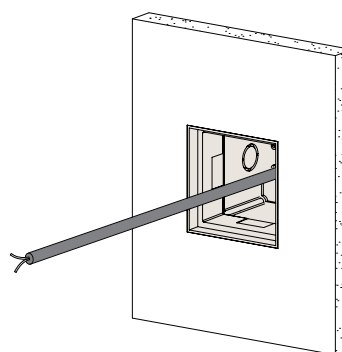

Step 2

Finish the installation of concrete surface materials