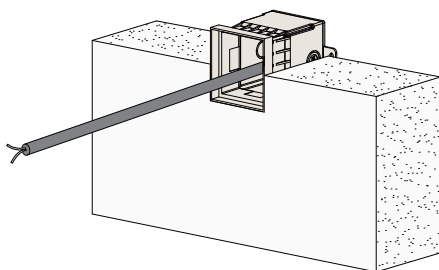

Light Source:	10×0.5W
Input Voltage(v):	DC 24
Operating Current(mA):	230
Consumption(w):	5.5
Luminance(lm):	112.9
IK:	10

3. Installation steps

Step 1

Secure the recessed sleeve